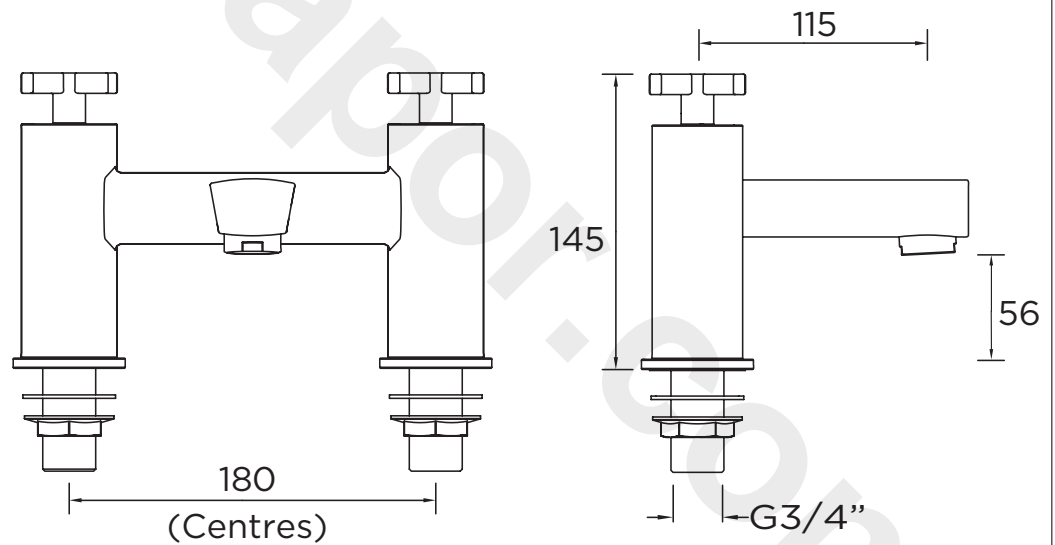

Product Certifications:

Dimensions (measurements in mm)

For more products, visit our website:
<http://www.bristan.com>

Flow Rates (l/min)

System Pressure (bar)	0.2	0.5	1	2	3	5
Through Handset (mixed)	26.9	44.4	54.7	78.3	96.7	124.5

TECHNICAL DATA SHEET

BRISTAN

TAPS & SHOWERS

D1